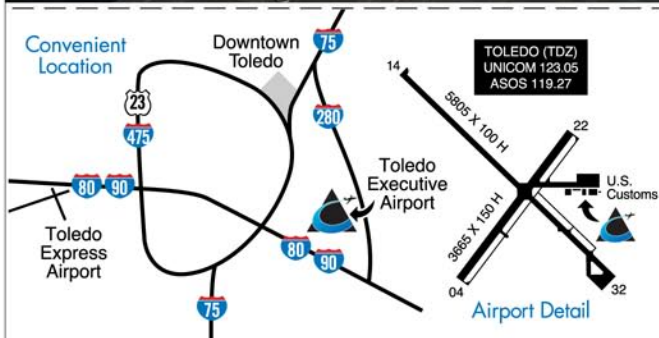

Fuel prices available at www.crowair.com/fuel.html